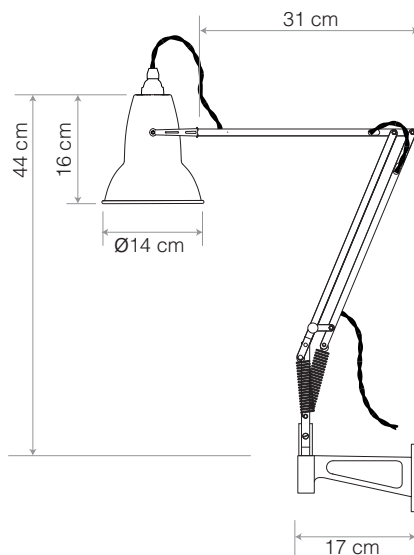

# Original 1227™ Brass Lamp with Wall Bracket

ANGLEPOISE®

Original 1227™ Brass Collection | Technical Sheet

Launched In 2014 | Designed by George Carwardine

Max Horizontal Reach 87.5 cm  
Max Vertical Reach 87 cm

## Dimensions

- Shade diameter:  $\varnothing$ 14cm
- Shade height: 16cm
- Max reach: 87.5 cm (from wall to shade)
- Wall bracket (h x w x d): 10cm x 5.5cm x 17cm
- Cable length: 200cm
- Lamp Packaging (L x W x H): 31.4cm x 17cm x 54.5cm
- Lamp Packaged Weight: 4.7kg
- Bracket Packaging (L x W x H): 19cm x 10.5cm x 6cm
- Bracket Packaged Weight: 0.96kg